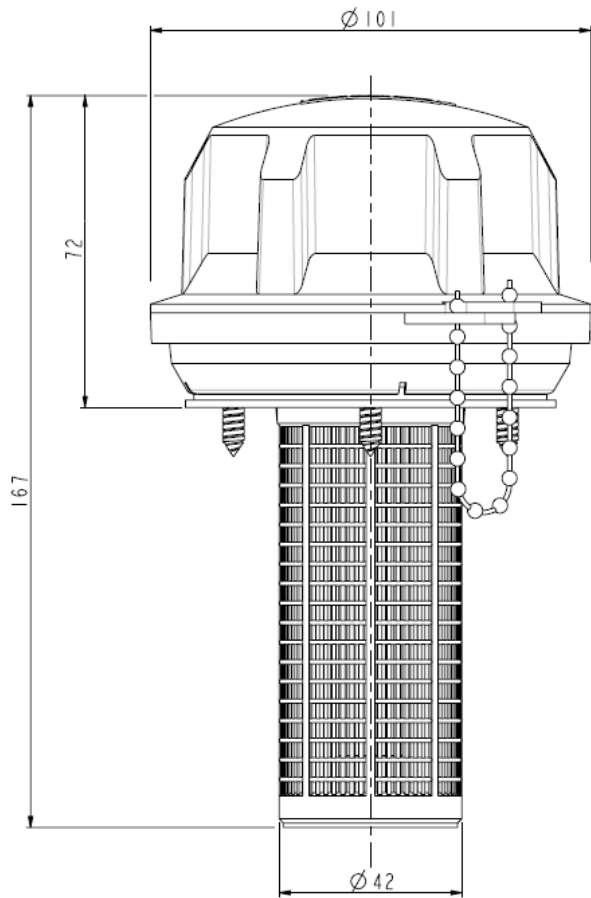

With 95mm strainer

With telescopic strainer

Without strainer

For tank holes of $\varnothing 44$ to 60 mm
6 Mounting holes PCD of $\varnothing 70$ to 73 mm

Dimensions in mm

Filler Breathers Nylon - 6 hole
Dimensional drawing