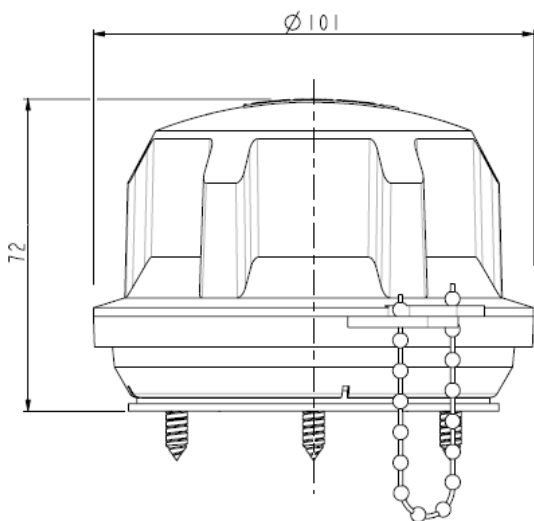

With 95mm strainer

With telescopic strainer

Without strainer

For tank holes of $\varnothing 44$ to 60 mm
6 Mounting holes PCD of $\varnothing 70$ to 73 mm

Dimensions in mm

Filler Breathers Nylon - 6 hole
Dimensional drawing