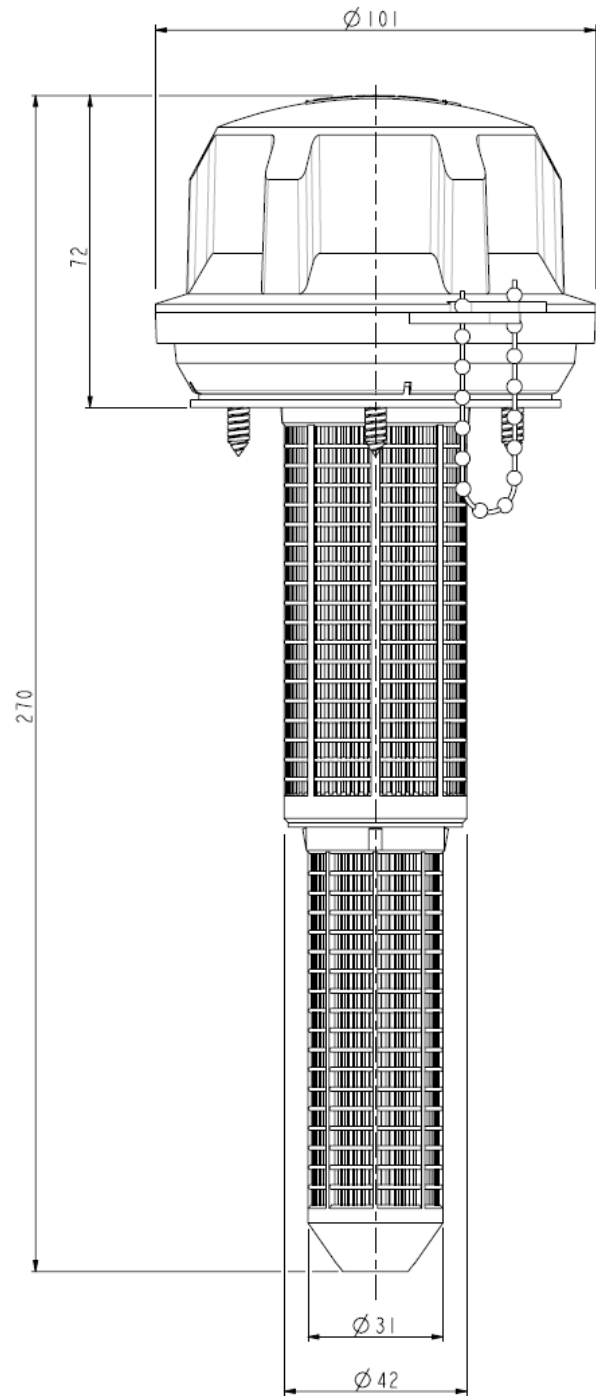

With 95mm strainer

With telescopic strainer

Without strainer

For tank holes of $\varnothing 44$ to 60 mm
6 Mounting holes PCD of $\varnothing 70$ to 73 mm

Dimensions in mm

Filler Breathers Nylon - 6 hole
Dimensional drawing